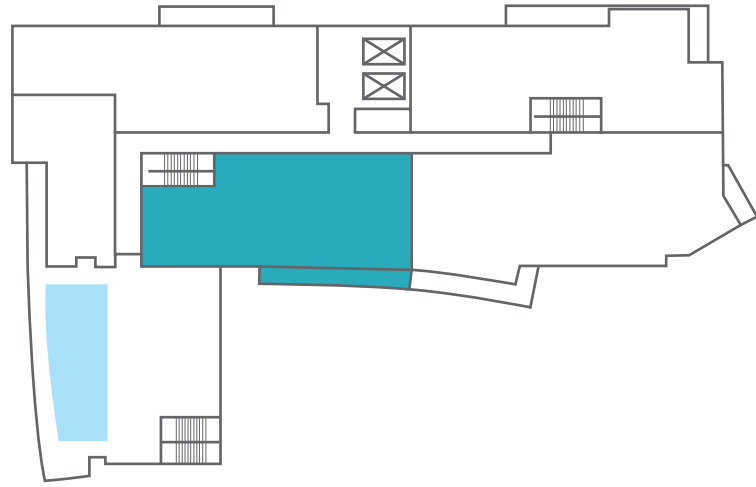

GRANT B

1,992 Square Feet | 2 Bedrooms | 2.5 Baths | 28th Floor

MIDTOWN / BUCKHEAD